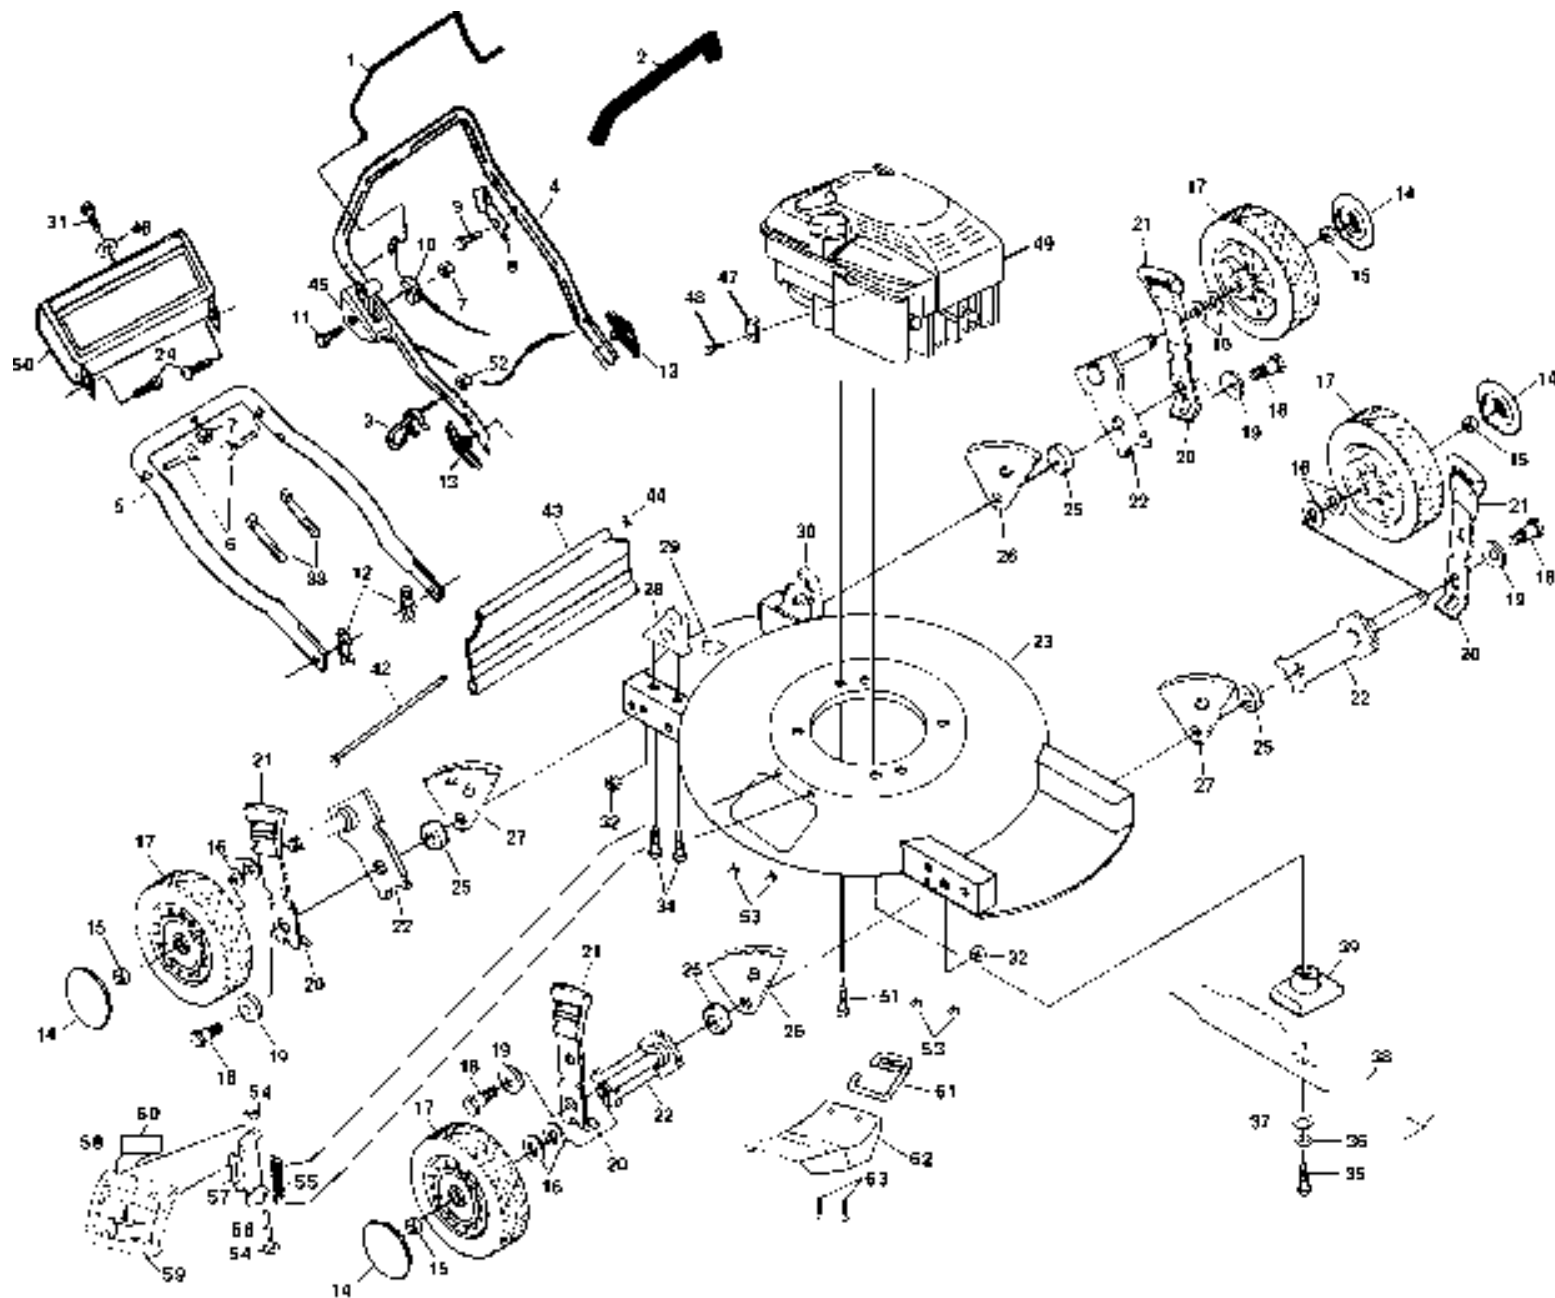

REPAIR PARTS

20" ROTARY LAWN MOWER - - MODEL NO. 51md (954065801A)

REPAIR PARTS

20" ROTARY LAWN MOWER - - MODEL NO. 51md (954065801A)

15

KEY NO.	PART NO.	DESCRIPTION	KEY NO.	PART NO.	DESCRIPTION
1	532850735	Control Bar	34	532055187	Thread Cutting Screw 5/16-18 x 3/4
2	532850724	Handle Grip	35	532851084	Hex Head Screw 3/8-24 x 1-3/8
3	532132001	Rope Guide	36	532850263	Helical Lockwasher 3/8
4	532125295	Upper Handle	37	532851074	Hardened Washer
5	532125293	Lower Handle	38	532134871	20" Blade
6	532131959	Handle Bolt 5/16-18 x 1-3/4	39	532851514	Blade Adapter
7	532063601	Locknut 1/4-20	42	532751649	Deflector Rod
8	532125162	Up-Stop Bracket	43	532140544	Rear Deflector
9	532750097	Hex Washer Head Screw #10-24 x 1/2	44	532700279	Retainer Clip
10	532130861	Engine Zone Control Cable	45	532700417	Throttle Control
11	532144929	Hex Washer Head Screw 1/4-20 x 2.12	46	532085723	Washer
12	532051793	Hairpin Cotter	47	532213146	* Cable Clamp
13	532136376	Handle Knob	48	532083816	Thread Rolling Screw #10-32 x 5/8
14	532850845	Hubcap	49	-----	* Engine - Briggs & Stratton - Model No. 128802
15	532083923	Hex Locknut 3/8-16	50	532800547	Trim Plate
16	532057143	Washer	51	532850998	Hex Head Screw, Self Tap. 3/8 - 16 x 1.1
17	532800333	Wheel & Tire Assembly	52	873510400	Keps Locknut 1/4-20
18	532142748	Shoulder Bolt	53	532063601	Locknut
19	532062335	Belleville Washer	54	812000014	External E-Ring
20	532125066	Selector Spring	55	532087589	Torsion Spring
21	532132800	Selector Knob	56	532087590	Hinge Rod
22	532125061	Axle Arm Assembly	57	532130737	Housing Assembly Bracket
23	532141934	Lawn Mower Housing (Includes Key No. 29)	58	532140862	Mulcher Door
24	532036953	Screw	59	532140864	Door Latch
25	532084920	Spacer	60	532140648	Decal
26	532800370	Wheel Adjusting Bracket (R.F./L.R.)	61	532751399	Chute Mounting Bracket
27	532800368	Wheel Adjusting Bracket (L.F./R.R.)	62	532752118	Mulcher Deflector
28	532140465	Handle Bracket Assembly (Right)	63	874180410	Truss Head Screw
29	532107339	Danger Decal	--	532145629	Owner's Manual (English/French)
30	532140466	Handle Bracket Assembly (Left)	--	532800569	Decal (Engine)
31	532085436	Screw	--	532142184	Decal (Housing)
32	532751592	Locknut 3/8-16	--	532850788	Trim Plate Decal
33	532066426	Wire Tie			